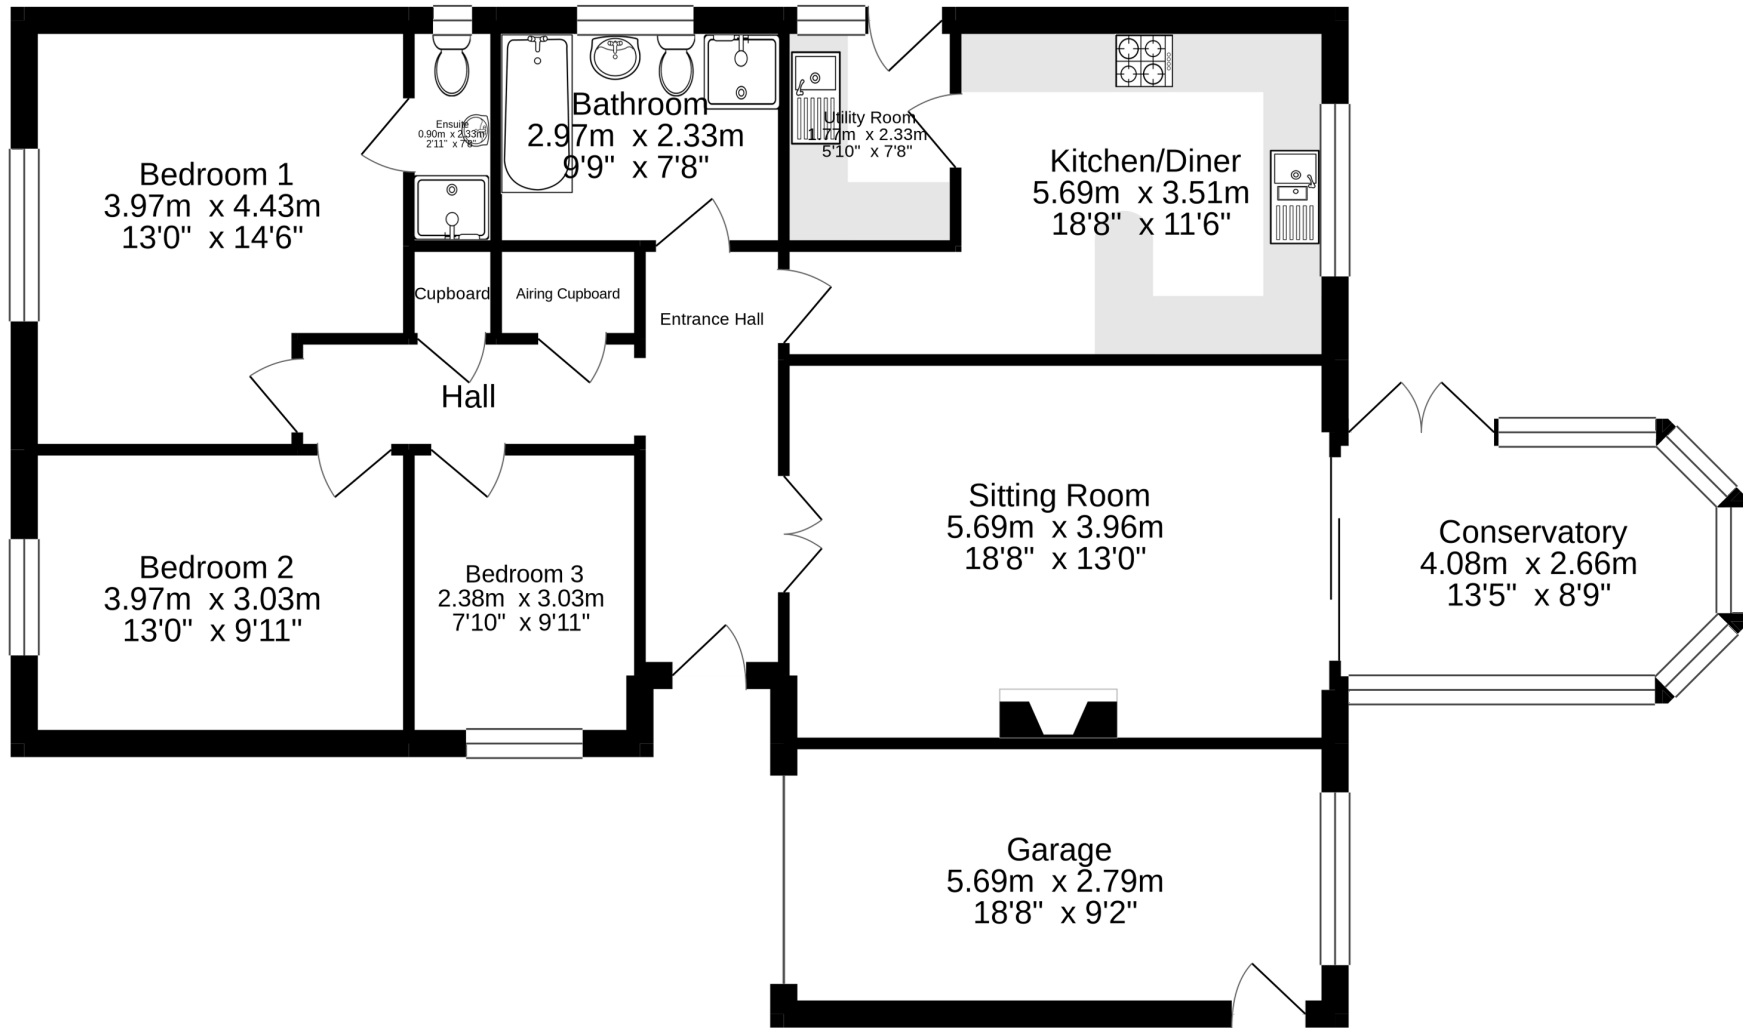

Ground Floor  
125.5 sq.m. (1351 sq.ft.) approx.

TOTAL FLOOR AREA : 125.5 sq.m. (1351 sq.ft.) approx.

Whilst every attempt has been made to ensure the accuracy of the floorplan contained here, measurements of doors, windows, rooms and any other items are approximate and no responsibility is taken for any error, omission or mis-statement. This plan is for illustrative purposes only and should be used as such by any prospective purchaser. The services, systems and appliances shown have not been tested and no guarantee as to their operability or efficiency can be given.

Made with Metropix ©2021